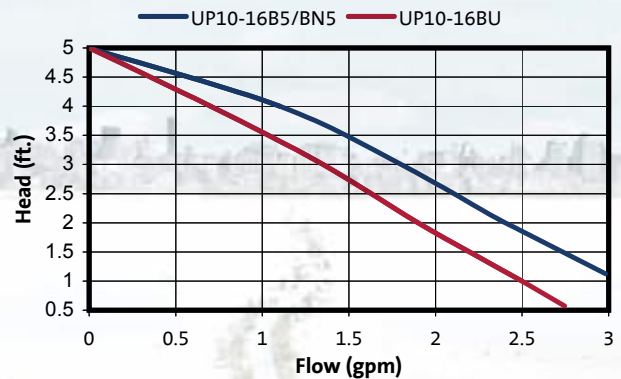

Performance Curve:

Models	Material Number	1/2" Sweat	1/2" F NPT	1 1/4" Union	Line Cord	Timer	Aquastat	Check Valve	Isolation Valve
UP10-16B5 LC	97525905	•			•				
UP10-16B5 TLC	97525907	•			•	•			
UP10-16B5 ATLC	97525908	•			•	•	•		
UP10-16BN5 LC	96433897		•		•				
UP10-16BN5 TLC	96433898		•		•	•			
UP10-16BN5 ATLC	96433899		•		•	•	•		
UP10-16BU ATLC	97525922			•	•	•	•	•	•

L-UP-SL-021 3/12 (US)

U.S.A.
GRUNDFOS Pumps Corporation
17100 West 118th Terrace
Olathe, Kansas 66061
Phone: (913) 227-3400
Telefax: (913) 227-3500

Canada
GRUNDFOS Canada Inc.
2941 Brighton Road
Oakville, Ontario
L6H 6C9
Phone: (905) 829-9533
Telefax: (905) 829-9512

Mexico
Bombas GRUNDFOS de Mexico S.A. de C.V.
Boulevard TLC No. 15
Parque Industrial Stiva Aeropuerto
C.P. 66600 Apodaca, N.L. Mexico
Phone: 011-52-81-8144 4000
Telefax: 011-52-81-8144 4010