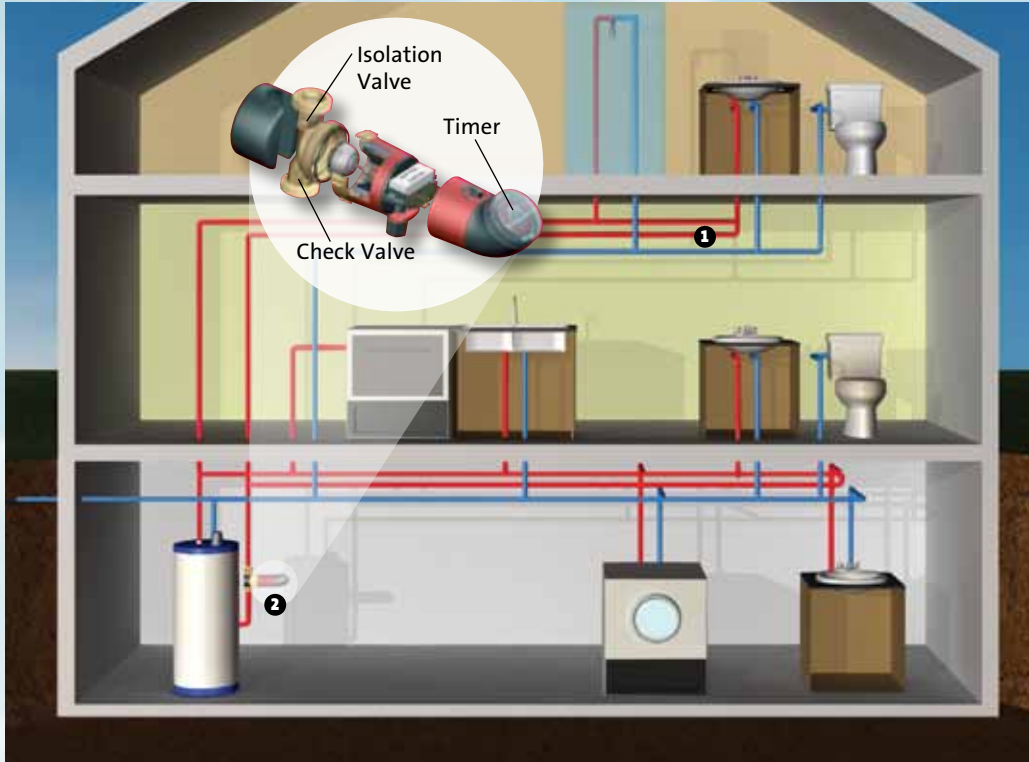

**MODERN
COMFORT
BY GRUNDFOS**

UP 10-16BN5 ATLC (Part# 96433899)
Built-in timer, line-cord, and aquastat

Hot Water Recirculation

– The traditional HWR solution

Grundfos innovation offers the only traditional recirculation solution that provides all the answers in one package. Utilizing the UP10-16 makes your hot water recirculation needs a snap. You install the dedicated return line, and the circulator does the rest!

Features

- Quick and easy installation
- Whisper quiet operation
- Built-in timer, line-cord and adjustable aquastat
- Unique wet rotor design
- Aquastat control ensures optimum operation
- Includes check valve to eliminate back flow
- Integral isolation valve for ease of installation
- Saves up to 12,000 gallons of water per year

For more information: www.grundfos.us

– How Traditional Hot Water Recirculation Works

THE GRUNDFOS UP10-16BU ATLC

1 pipes: Traditional HWR systems require a dedicated return-line to be installed from the end of the hot water supply back to the water heater.

2 pump: A pump is used to circulate water through the main hot water line and back to the water heater.

A timer, aquastat, or both may be used to control the operation of the pump. The Grundfos UP10-16BU ATLC has all of these components built-in the pump.